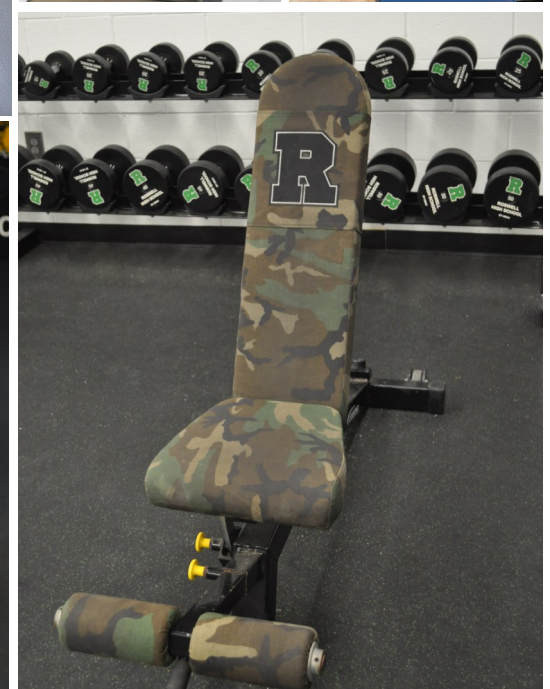

Custom Embroidery

Toll Free: 877.720.4004 Local: 770.218.9390 Web: InnovativeFIT.com